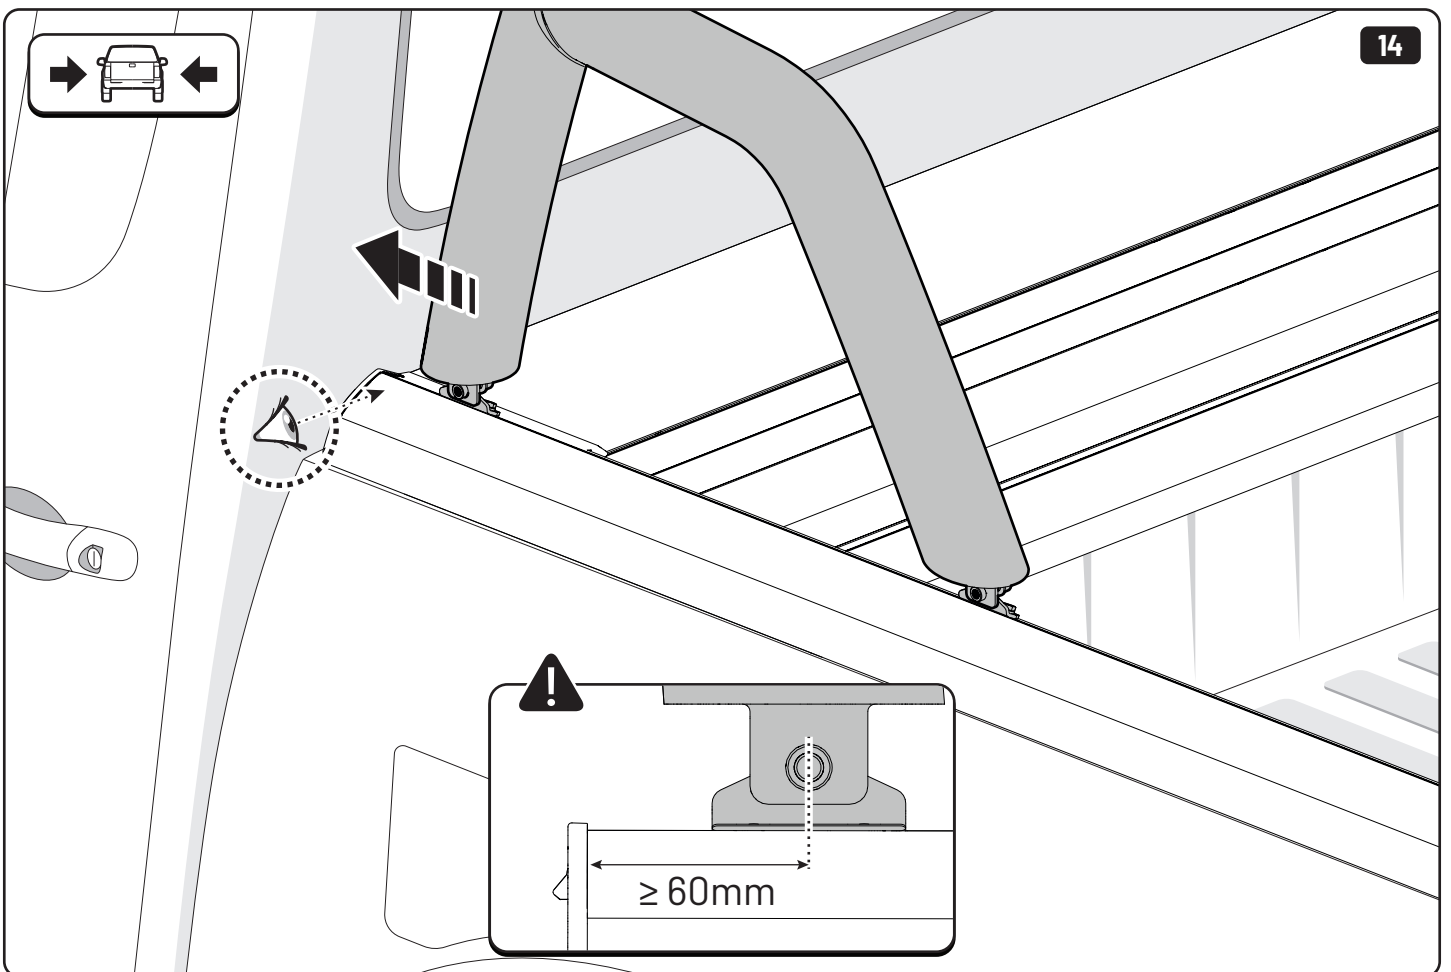

# **MOUNTAIN TOP® SPORTS BAR**

Installation manual

Parts

<p><b>A</b></p>  <p>x1</p>	<p><b>B</b></p>  <p>LEFT x1</p>	<p><b>C</b></p>  <p>RIGHT x1</p>
<p><b>D</b></p>  <p>FRONT x2</p>	<p><b>E</b></p>  <p>REAR LEFT x1</p>	<p><b>F</b></p>  <p>REAR RIGHT x1</p>

8

10mm

6mm

Customer Service +45 4810 2950 (08:00 - 16:00 CET)  
Support info@mountaintop.dk  
Website www.mountaintop.dk  
Address Pedersholmparken 10, 3600 Frederikssund, Denmark

Part number (s)	Model / Year	Cab type (s)	Installation time	Weight
SBE IS10	Isuzu D-MAX / 2020 →	Double / Extra	1 hour	10 kg
SB IS10	Isuzu D-MAX / 2020 →	Double / Extra	1 hour	10 kg
SBE F090	Ford Ranger / 2011 →	Double / Extra	1 hour	11 kg