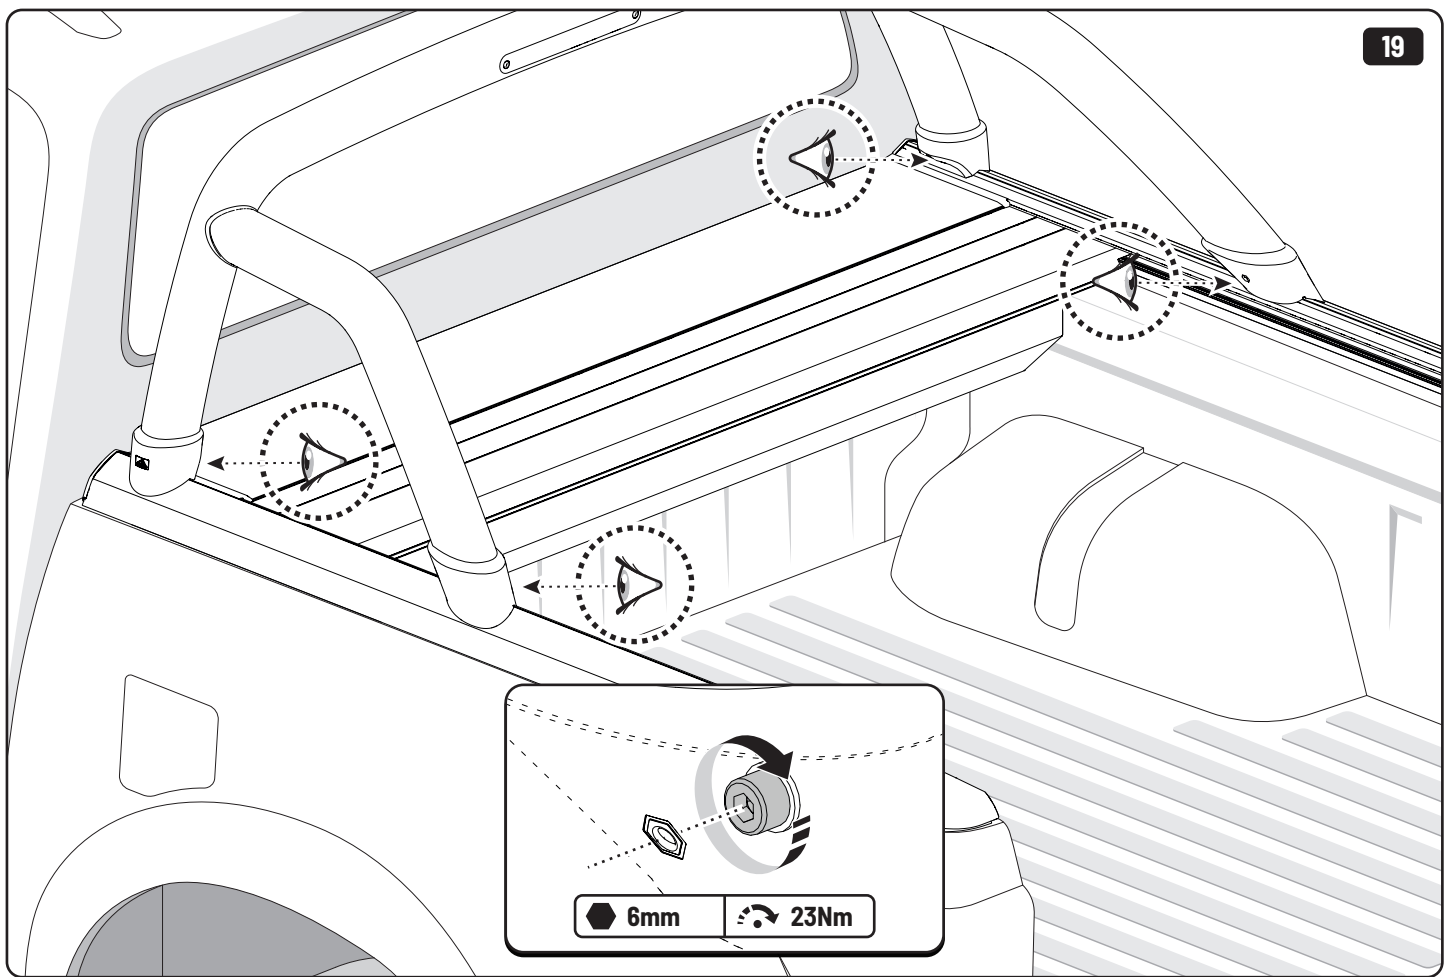

8

10mm

6mm

Customer Service +45 4810 2950 (08:00 - 16:00 CET)  
Support info@mountaintop.dk  
Website www.mountaintop.dk  
Address Pedersholmparken 10, 3600 Frederikssund, Denmark

Part number (s)	Model / Year	Cab type (s)	Installation time	Weight
SBE IS10	Isuzu D-MAX / 2020 →	Double / Extra	1 hour	10 kg
SB IS10	Isuzu D-MAX / 2020 →	Double / Extra	1 hour	10 kg
SBE F090	Ford Ranger / 2011 →	Double / Extra	1 hour	11 kg