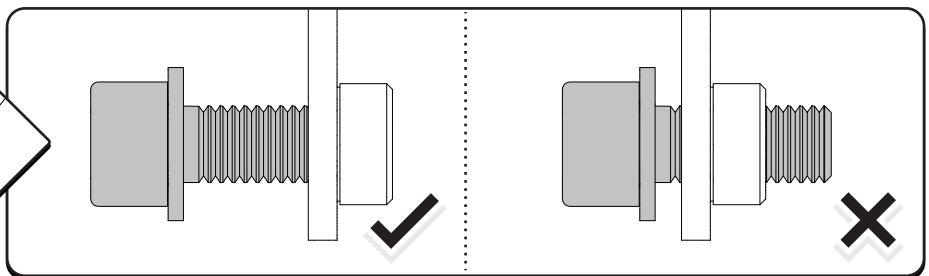

# **MOUNTAIN TOP® SPORTS BAR**

Installation manual

Parts

<p><b>A</b></p>  <p>x1</p>	<p><b>B</b></p>  <p>LEFT x1</p>	<p><b>C</b></p>  <p>RIGHT x1</p>
<p><b>D</b></p>  <p>FRONT x2</p>	<p><b>E</b></p>  <p>REAR LEFT x1</p>	<p><b>F</b></p>  <p>REAR RIGHT x1</p>

8

10mm

6mm

Customer Service +45 4810 2950 (08:00 - 16:00 CET)  
Support info@mountaintop.dk  
Website www.mountaintop.dk  
Address Pedersholmparken 10, 3600 Frederikssund, Denmark

Part number (s)	Model / Year	Cab type (s)	Installation time	Weight
SBE IS10	Isuzu D-MAX / 2020 →	Double / Extra	1 hour	10 kg
SB IS10	Isuzu D-MAX / 2020 →	Double / Extra	1 hour	10 kg
SBE F090	Ford Ranger / 2011 →	Double / Extra	1 hour	11 kg