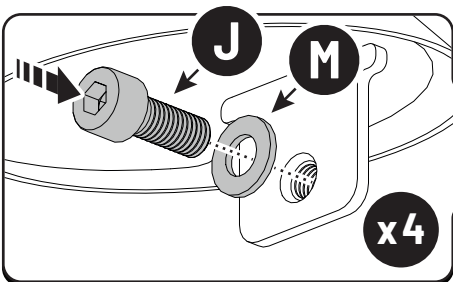

# **MOUNTAIN TOP® SPORTS BAR**

Installation manual

Parts

<p><b>A</b></p>  <p>x1</p>	<p><b>B</b></p>  <p>LEFT x1</p>	<p><b>C</b></p>  <p>RIGHT x1</p>
<p><b>D</b></p>  <p>FRONT x2</p>	<p><b>E</b></p>  <p>REAR LEFT x1</p>	<p><b>F</b></p>  <p>REAR RIGHT x1</p>

8

10mm

6mm

Customer Service +45 4810 2950 (08:00 - 16:00 CET)  
Support info@mountaintop.dk  
Website www.mountaintop.dk  
Address Pedersholmparken 10, 3600 Frederikssund, Denmark

Part number (s)	Model / Year	Cab type (s)	Installation time	Weight
SBE IS10	Isuzu D-MAX / 2020 →	Double / Extra	1 hour	10 kg
SB IS10	Isuzu D-MAX / 2020 →	Double / Extra	1 hour	10 kg
SBE F090	Ford Ranger / 2011 →	Double / Extra	1 hour	11 kg