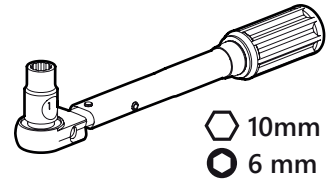

Tools and materials needed

1 - 25 Nm