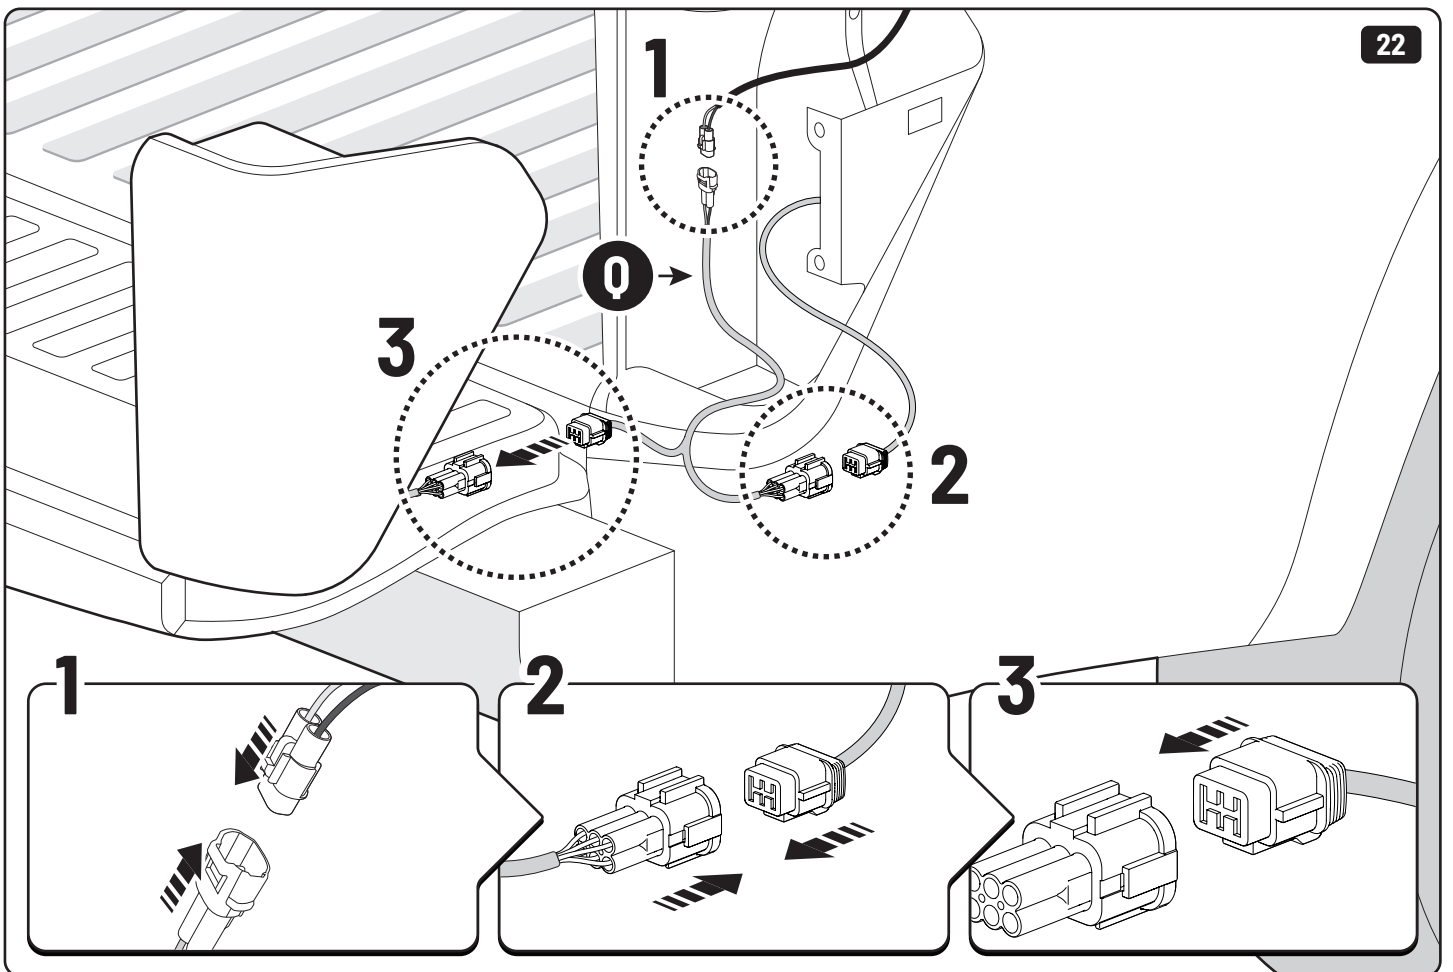

# **MOUNTAIN TOP® SPORTS BAR**

Installation manual

Parts

<p><b>A</b></p>  <p>x1</p>	<p><b>B</b></p>  <p>LEFT x1</p>	<p><b>C</b></p>  <p>RIGHT x1</p>
<p><b>D</b></p>  <p>FRONT x2</p>	<p><b>E</b></p>  <p>REAR LEFT x1</p>	<p><b>F</b></p>  <p>REAR RIGHT x1</p>

8

10mm

6mm

Customer Service +45 4810 2950 (08:00 - 16:00 CET)  
Support info@mountaintop.dk  
Website www.mountaintop.dk  
Address Pedersholmparken 10, 3600 Frederikssund, Denmark

Part number (s)	Model / Year	Cab type (s)	Installation time	Weight
SBE IS10	Isuzu D-MAX / 2020 →	Double / Extra	1 hour	10 kg
SB IS10	Isuzu D-MAX / 2020 →	Double / Extra	1 hour	10 kg
SBE F090	Ford Ranger / 2011 →	Double / Extra	1 hour	11 kg