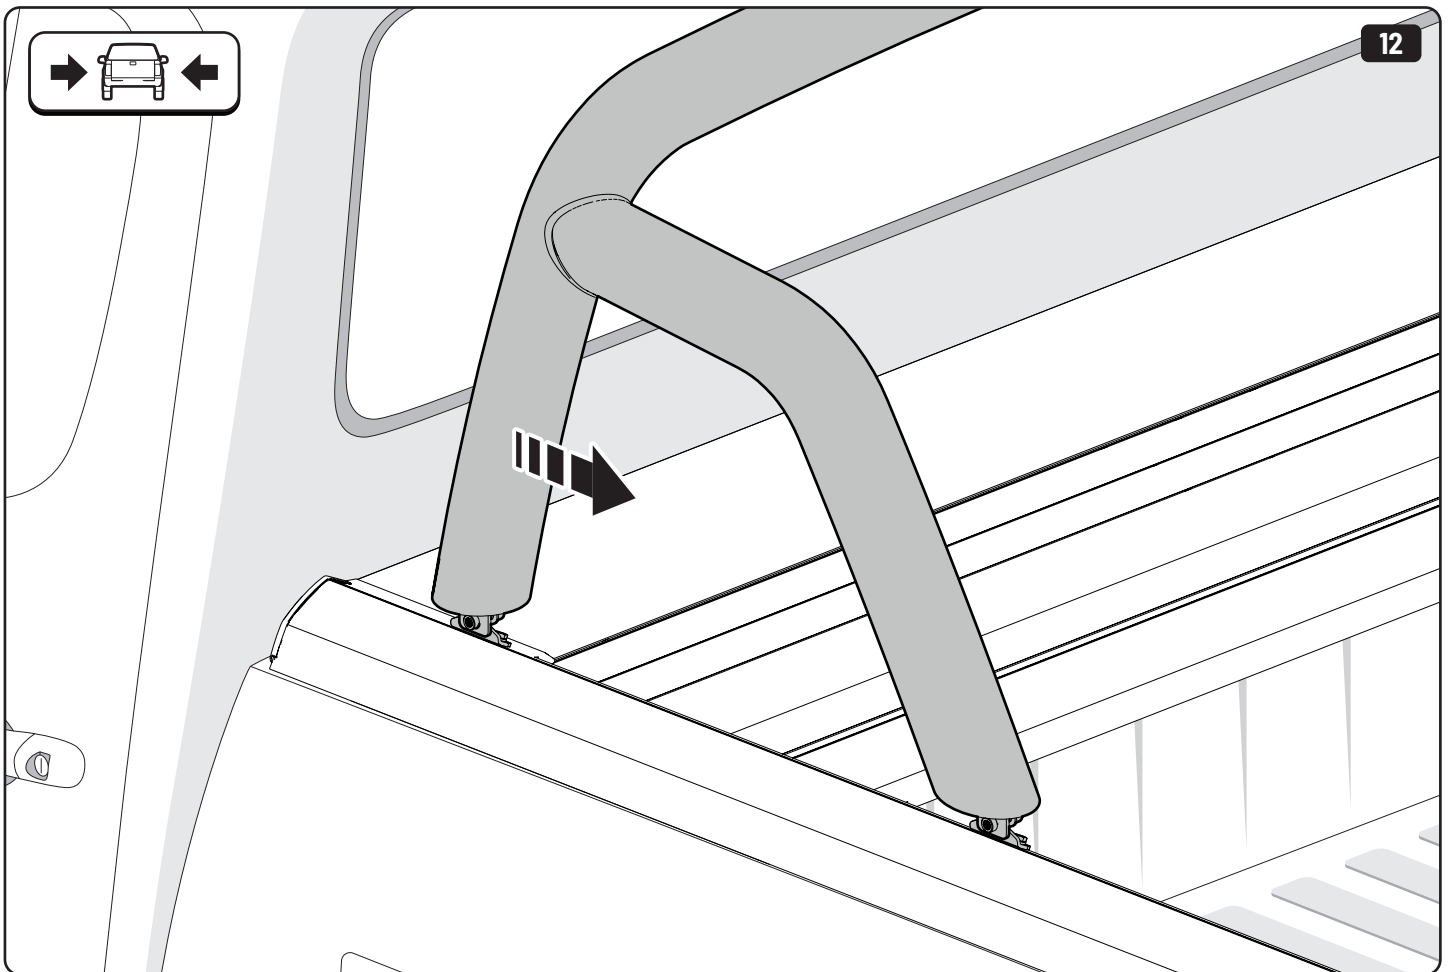

8

10mm

6mm

Customer Service +45 4810 2950 (08:00 - 16:00 CET)  
Support info@mountaintop.dk  
Website www.mountaintop.dk  
Address Pedersholmparken 10, 3600 Frederikssund, Denmark

Part number (s)	Model / Year	Cab type (s)	Installation time	Weight
SBE IS10	Isuzu D-MAX / 2020 →	Double / Extra	1 hour	10 kg
SB IS10	Isuzu D-MAX / 2020 →	Double / Extra	1 hour	10 kg
SBE F090	Ford Ranger / 2011 →	Double / Extra	1 hour	11 kg