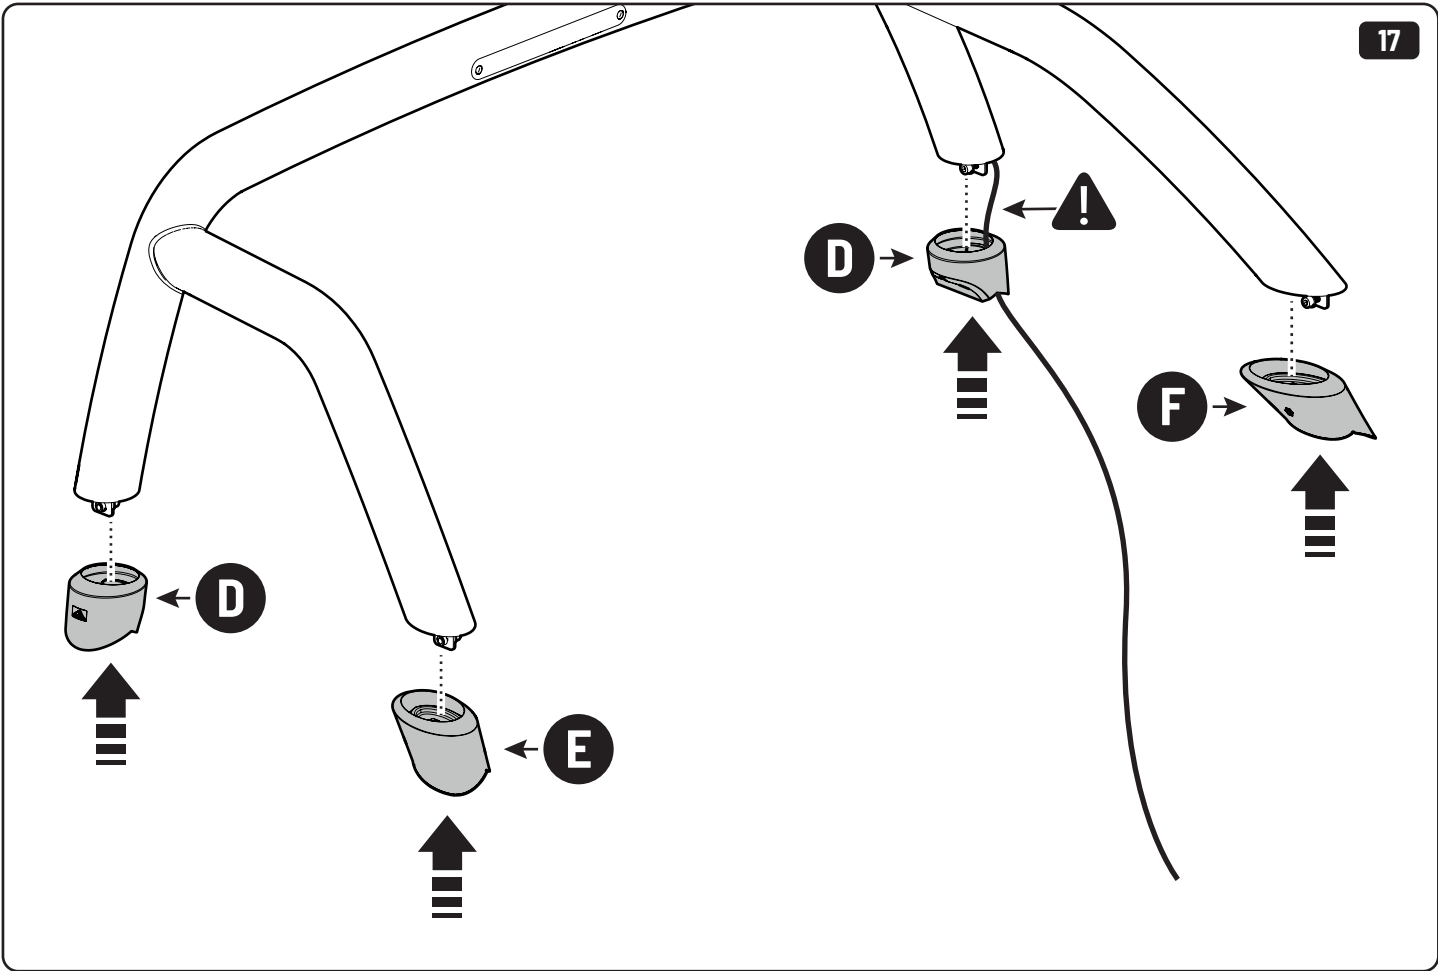

# **MOUNTAIN TOP® SPORTS BAR**

Installation manual

Parts

<p><b>A</b></p>  <p>x1</p>	<p><b>B</b></p>  <p>LEFT x1</p>	<p><b>C</b></p>  <p>RIGHT x1</p>
<p><b>D</b></p>  <p>FRONT x2</p>	<p><b>E</b></p>  <p>REAR LEFT x1</p>	<p><b>F</b></p>  <p>REAR RIGHT x1</p>

8

10mm

6mm

Customer Service +45 4810 2950 (08:00 - 16:00 CET)  
Support info@mountaintop.dk  
Website www.mountaintop.dk  
Address Pedersholmparken 10, 3600 Frederikssund, Denmark

Part number (s)	Model / Year	Cab type (s)	Installation time	Weight
SBE IS10	Isuzu D-MAX / 2020 →	Double / Extra	1 hour	10 kg
SB IS10	Isuzu D-MAX / 2020 →	Double / Extra	1 hour	10 kg
SBE F090	Ford Ranger / 2011 →	Double / Extra	1 hour	11 kg