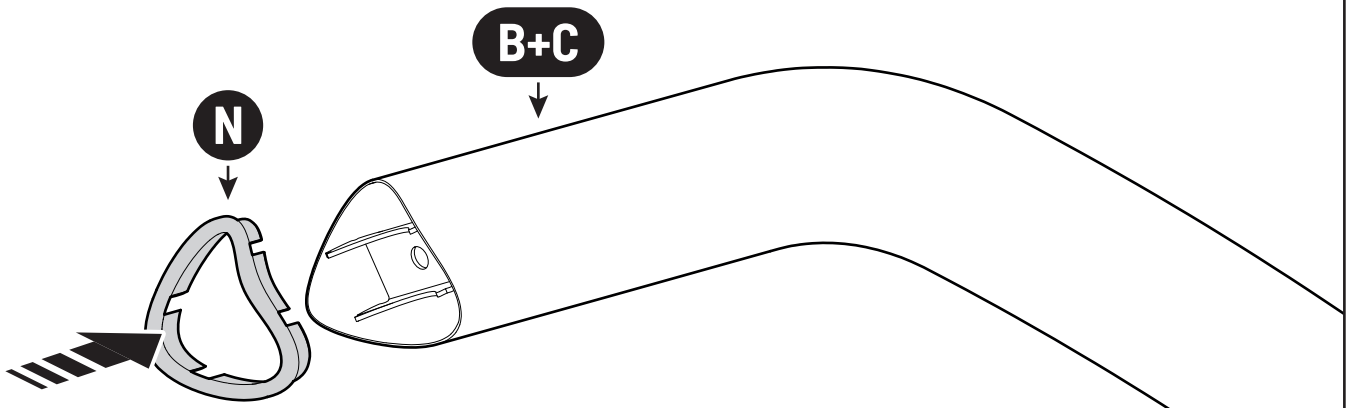

# **MOUNTAIN TOP® SPORTS BAR**

Installation manual

Parts

<p><b>A</b></p>  <p>x1</p>	<p><b>B</b></p>  <p>LEFT x1</p>	<p><b>C</b></p>  <p>RIGHT x1</p>
<p><b>D</b></p>  <p>FRONT x2</p>	<p><b>E</b></p>  <p>REAR LEFT x1</p>	<p><b>F</b></p>  <p>REAR RIGHT x1</p>

Parts

<p><b>P</b></p>  <p>x1</p>	<p><b>Q</b></p>  <p>x1</p>	<p><b>R</b></p>  <p>x1</p>
---	---	---

Tools and materials needed

1 - 25 Nm

**!** Mountain Top EVO

**!** Mountain Top Roll

7

x4