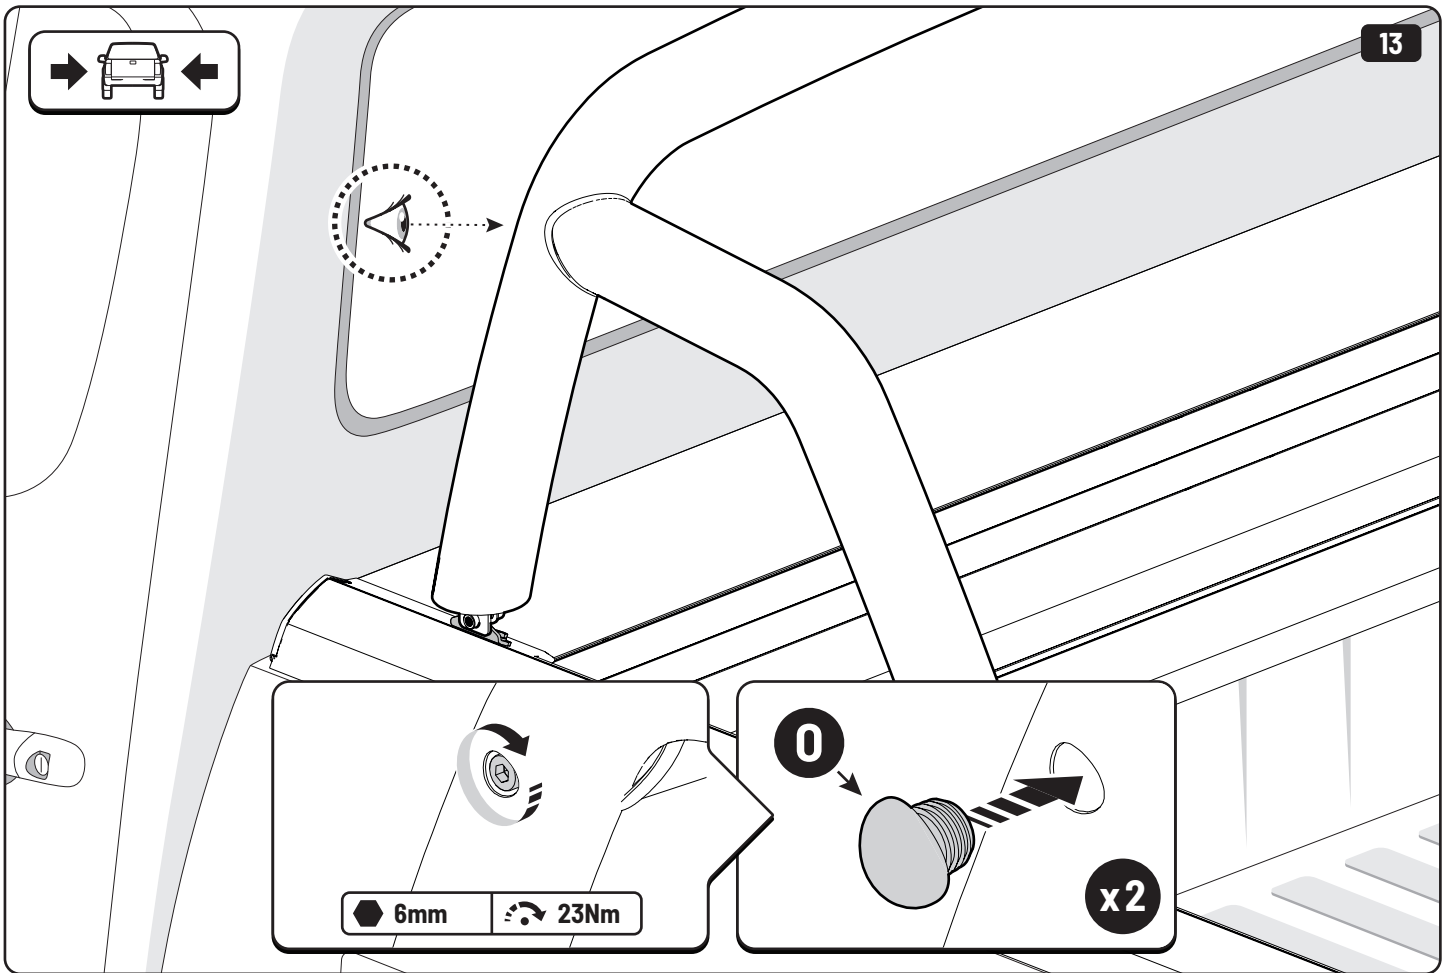

8

10mm

6mm

Customer Service +45 4810 2950 (08:00 - 16:00 CET)  
Support info@mountaintop.dk  
Website www.mountaintop.dk  
Address Pedersholmparken 10, 3600 Frederikssund, Denmark

Part number (s)	Model / Year	Cab type (s)	Installation time	Weight
SBE IS10	Isuzu D-MAX / 2020 →	Double / Extra	1 hour	10 kg
SB IS10	Isuzu D-MAX / 2020 →	Double / Extra	1 hour	10 kg
SBE F090	Ford Ranger / 2011 →	Double / Extra	1 hour	11 kg