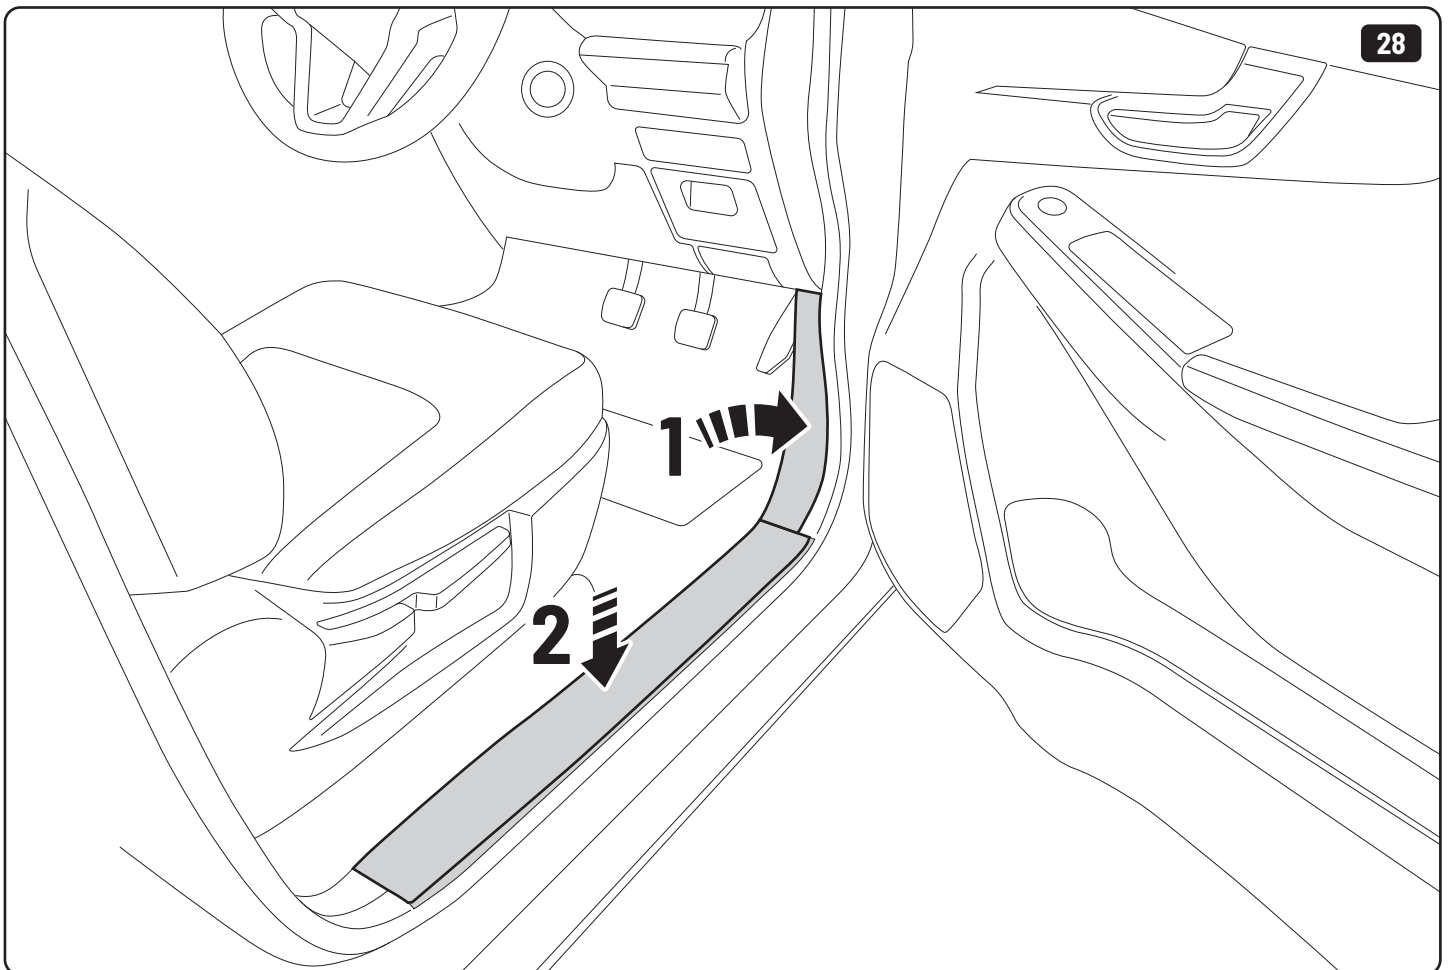

# **MOUNTAIN TOP® SPORTS BAR**

Installation manual

Parts

<p><b>A</b></p>  <p>x1</p>	<p><b>B</b></p>  <p>LEFT x1</p>	<p><b>C</b></p>  <p>RIGHT x1</p>
<p><b>D</b></p>  <p>FRONT x2</p>	<p><b>E</b></p>  <p>REAR LEFT x1</p>	<p><b>F</b></p>  <p>REAR RIGHT x1</p>

8

10mm

6mm

Customer Service +45 4810 2950 (08:00 - 16:00 CET)  
Support info@mountaintop.dk  
Website www.mountaintop.dk  
Address Pedersholmparken 10, 3600 Frederikssund, Denmark

Part number (s)	Model / Year	Cab type (s)	Installation time	Weight
SBE IS10	Isuzu D-MAX / 2020 →	Double / Extra	1 hour	10 kg
SB IS10	Isuzu D-MAX / 2020 →	Double / Extra	1 hour	10 kg
SBE F090	Ford Ranger / 2011 →	Double / Extra	1 hour	11 kg