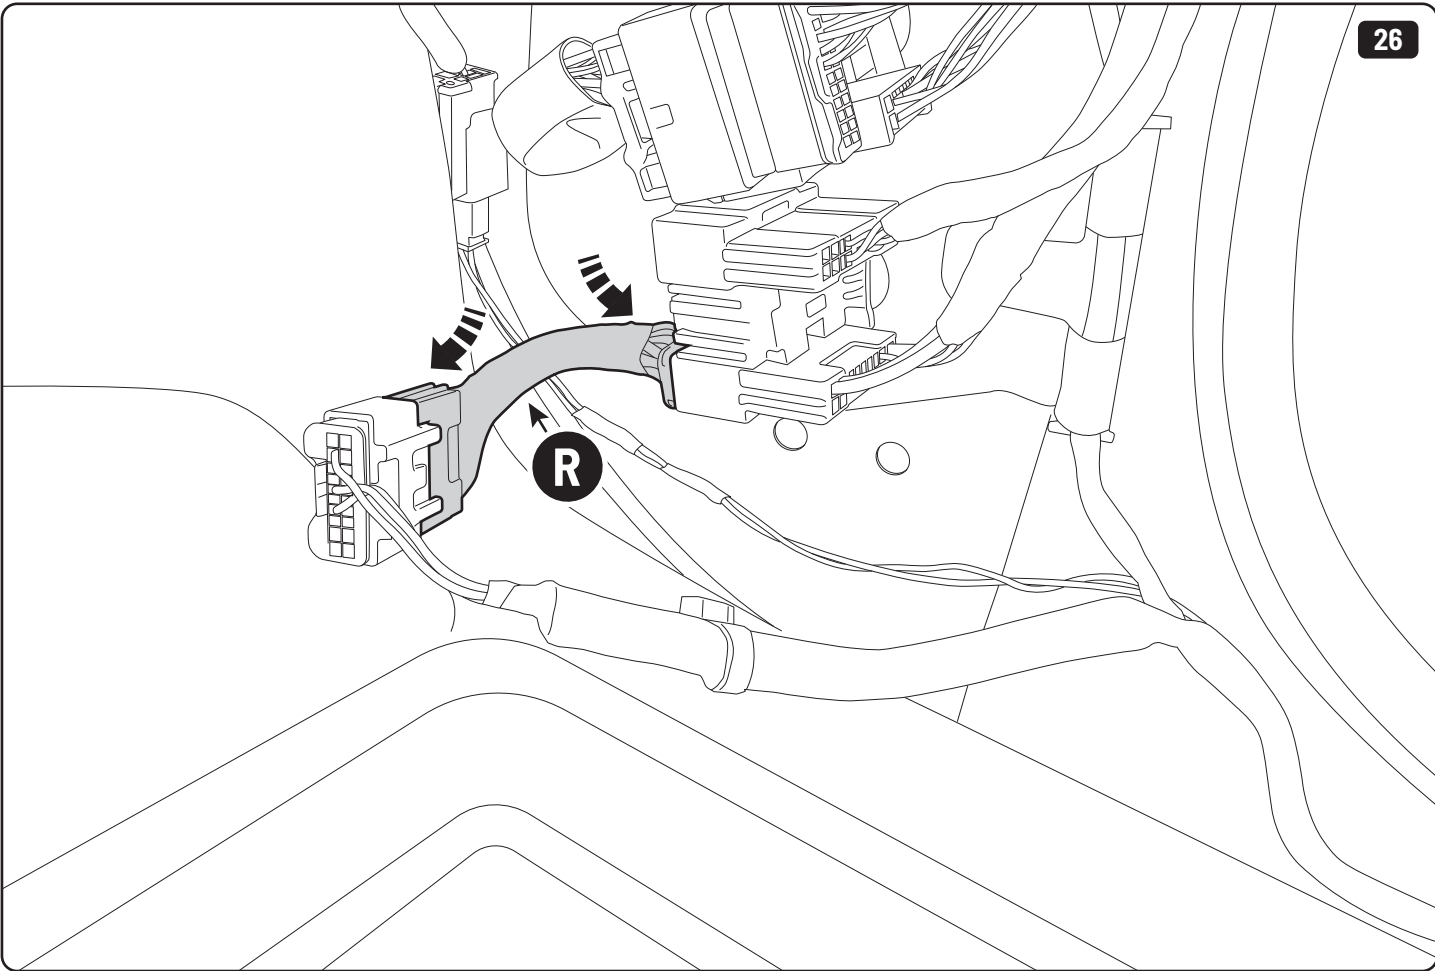

# **MOUNTAIN TOP® SPORTS BAR**

Installation manual

Parts

<p><b>A</b></p>  <p>x1</p>	<p><b>B</b></p>  <p>LEFT x1</p>	<p><b>C</b></p>  <p>RIGHT x1</p>
<p><b>D</b></p>  <p>FRONT x2</p>	<p><b>E</b></p>  <p>REAR LEFT x1</p>	<p><b>F</b></p>  <p>REAR RIGHT x1</p>

8

10mm

6mm

Customer Service +45 4810 2950 (08:00 - 16:00 CET)  
Support info@mountaintop.dk  
Website www.mountaintop.dk  
Address Pedersholmparken 10, 3600 Frederikssund, Denmark

Part number (s)	Model / Year	Cab type (s)	Installation time	Weight
SBE IS10	Isuzu D-MAX / 2020 →	Double / Extra	1 hour	10 kg
SB IS10	Isuzu D-MAX / 2020 →	Double / Extra	1 hour	10 kg
SBE F090	Ford Ranger / 2011 →	Double / Extra	1 hour	11 kg