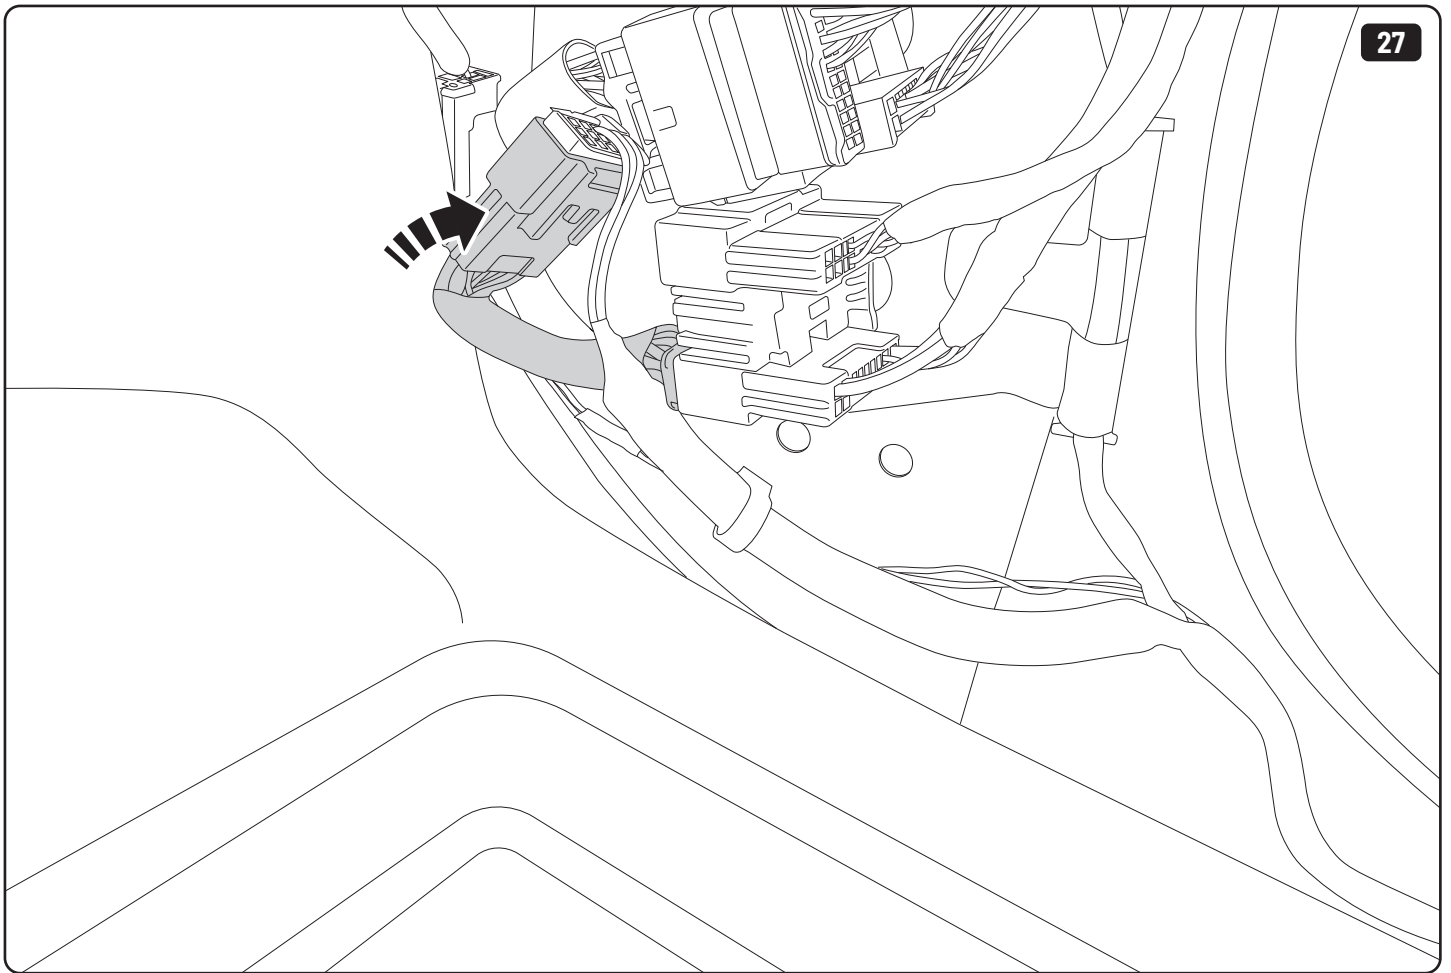

# **MOUNTAIN TOP® SPORTS BAR**

Installation manual

Parts

<p><b>A</b></p>  <p>x1</p>	<p><b>B</b></p>  <p>LEFT x1</p>	<p><b>C</b></p>  <p>RIGHT x1</p>
<p><b>D</b></p>  <p>FRONT x2</p>	<p><b>E</b></p>  <p>REAR LEFT x1</p>	<p><b>F</b></p>  <p>REAR RIGHT x1</p>

8

10mm

6mm

Customer Service +45 4810 2950 (08:00 - 16:00 CET)  
Support info@mountaintop.dk  
Website www.mountaintop.dk  
Address Pedersholmparken 10, 3600 Frederikssund, Denmark

Part number (s)	Model / Year	Cab type (s)	Installation time	Weight
SBE IS10	Isuzu D-MAX / 2020 →	Double / Extra	1 hour	10 kg
SB IS10	Isuzu D-MAX / 2020 →	Double / Extra	1 hour	10 kg
SBE F090	Ford Ranger / 2011 →	Double / Extra	1 hour	11 kg