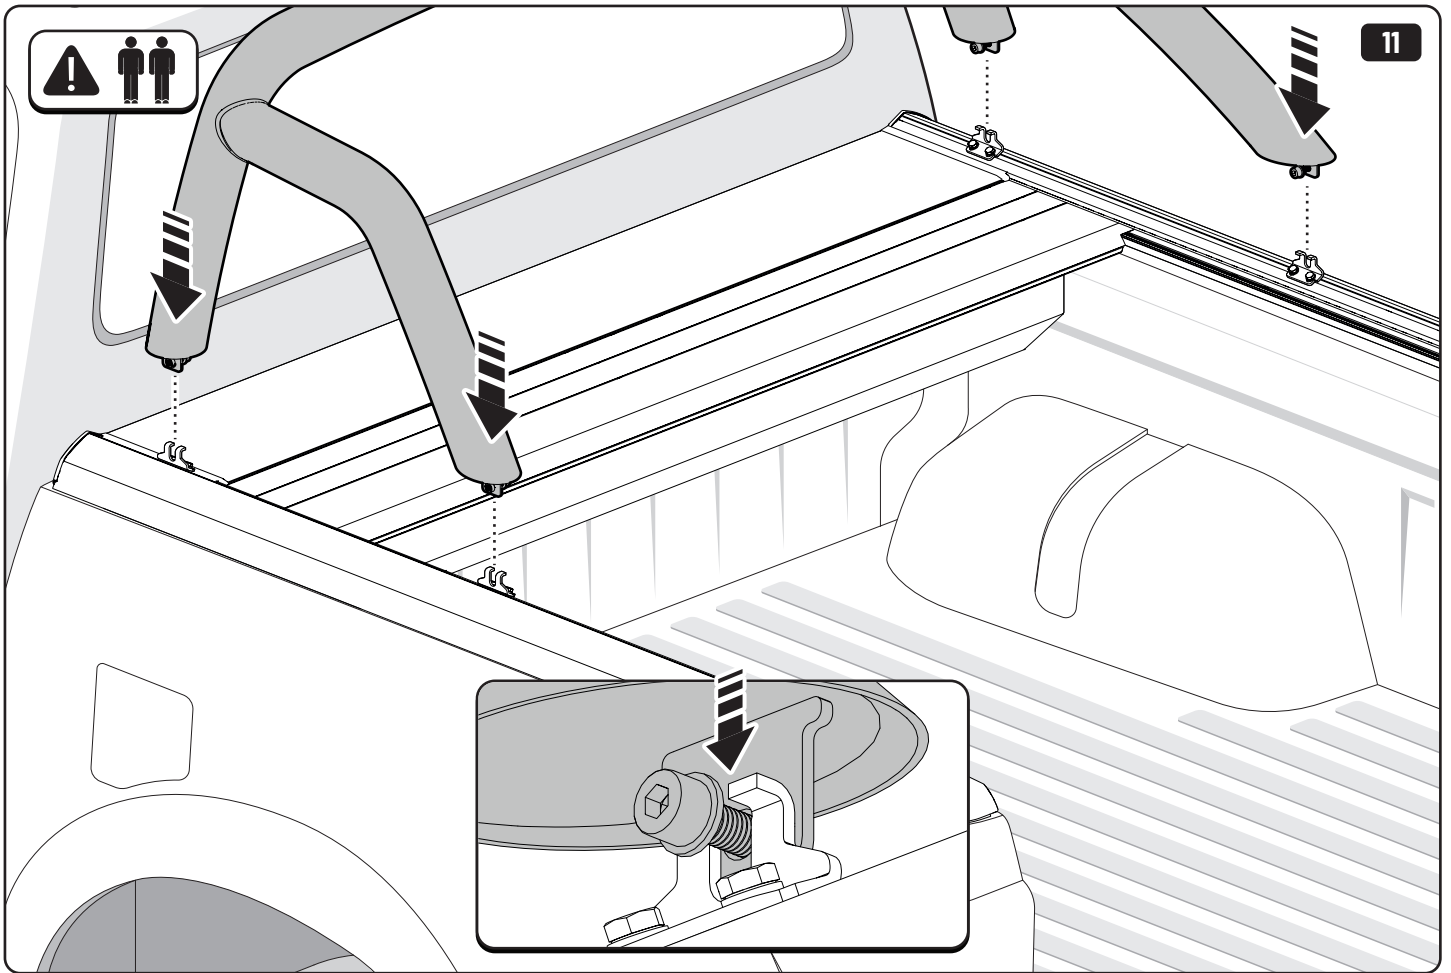

8

10mm

6mm

Customer Service +45 4810 2950 (08:00 - 16:00 CET)  
Support info@mountaintop.dk  
Website www.mountaintop.dk  
Address Pedersholmparken 10, 3600 Frederikssund, Denmark

Part number (s)	Model / Year	Cab type (s)	Installation time	Weight
SBE IS10	Isuzu D-MAX / 2020 →	Double / Extra	1 hour	10 kg
SB IS10	Isuzu D-MAX / 2020 →	Double / Extra	1 hour	10 kg
SBE F090	Ford Ranger / 2011 →	Double / Extra	1 hour	11 kg