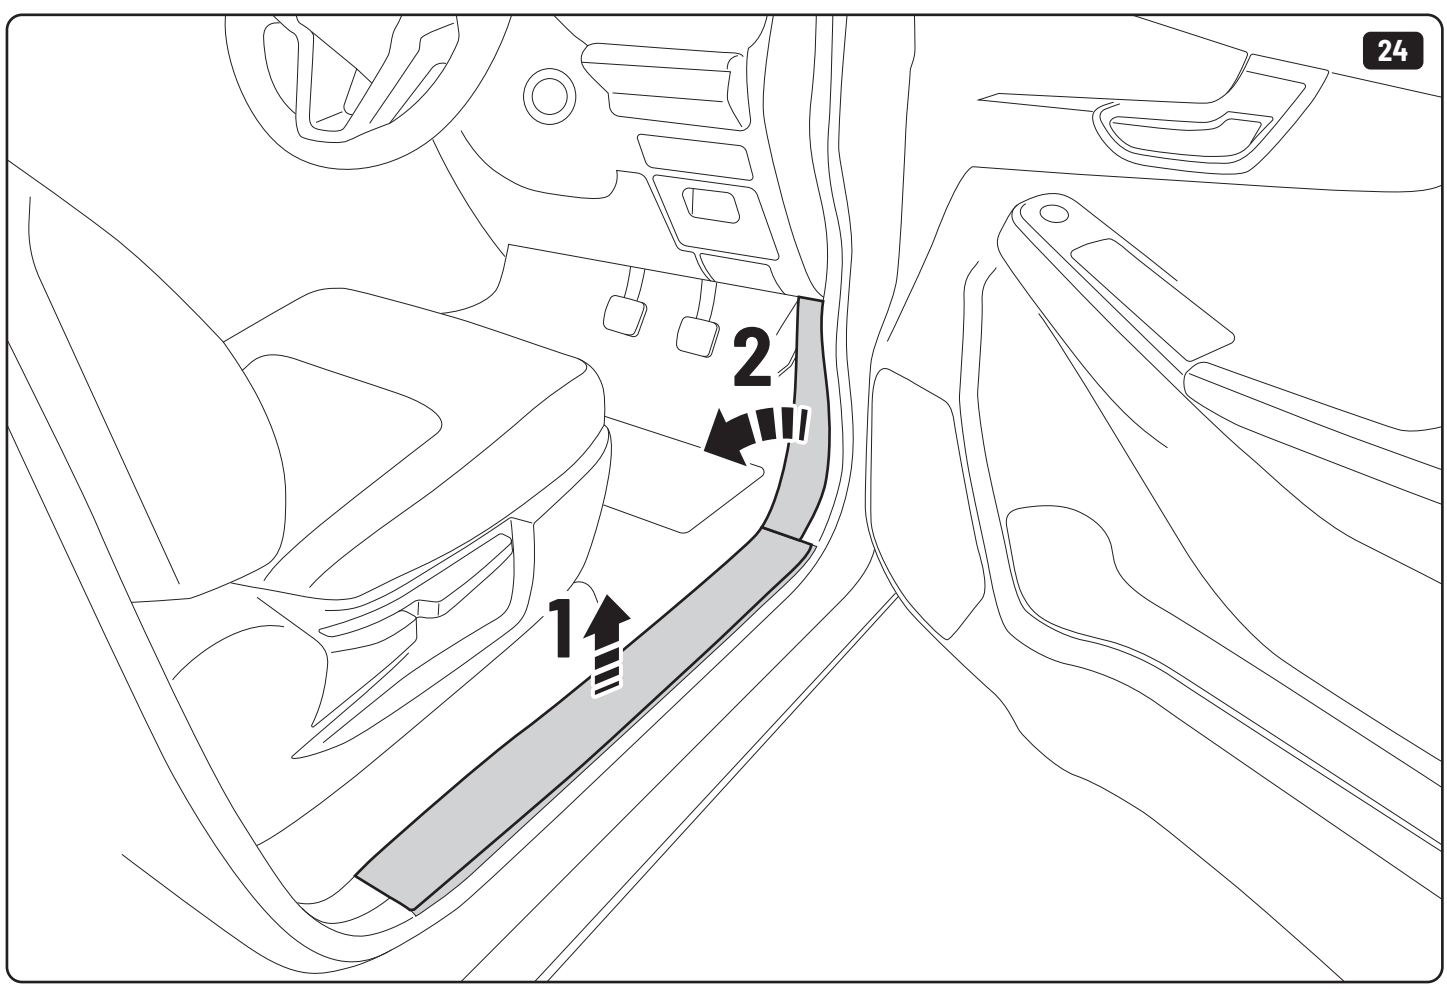

# **MOUNTAIN TOP® SPORTS BAR**

Installation manual

Parts

<p><b>A</b></p>  <p>x1</p>	<p><b>B</b></p>  <p>LEFT x1</p>	<p><b>C</b></p>  <p>RIGHT x1</p>
<p><b>D</b></p>  <p>FRONT x2</p>	<p><b>E</b></p>  <p>REAR LEFT x1</p>	<p><b>F</b></p>  <p>REAR RIGHT x1</p>

8

10mm

6mm

Customer Service +45 4810 2950 (08:00 - 16:00 CET)  
Support info@mountaintop.dk  
Website www.mountaintop.dk  
Address Pedersholmparken 10, 3600 Frederikssund, Denmark

Part number (s)	Model / Year	Cab type (s)	Installation time	Weight
SBE IS10	Isuzu D-MAX / 2020 →	Double / Extra	1 hour	10 kg
SB IS10	Isuzu D-MAX / 2020 →	Double / Extra	1 hour	10 kg
SBE F090	Ford Ranger / 2011 →	Double / Extra	1 hour	11 kg