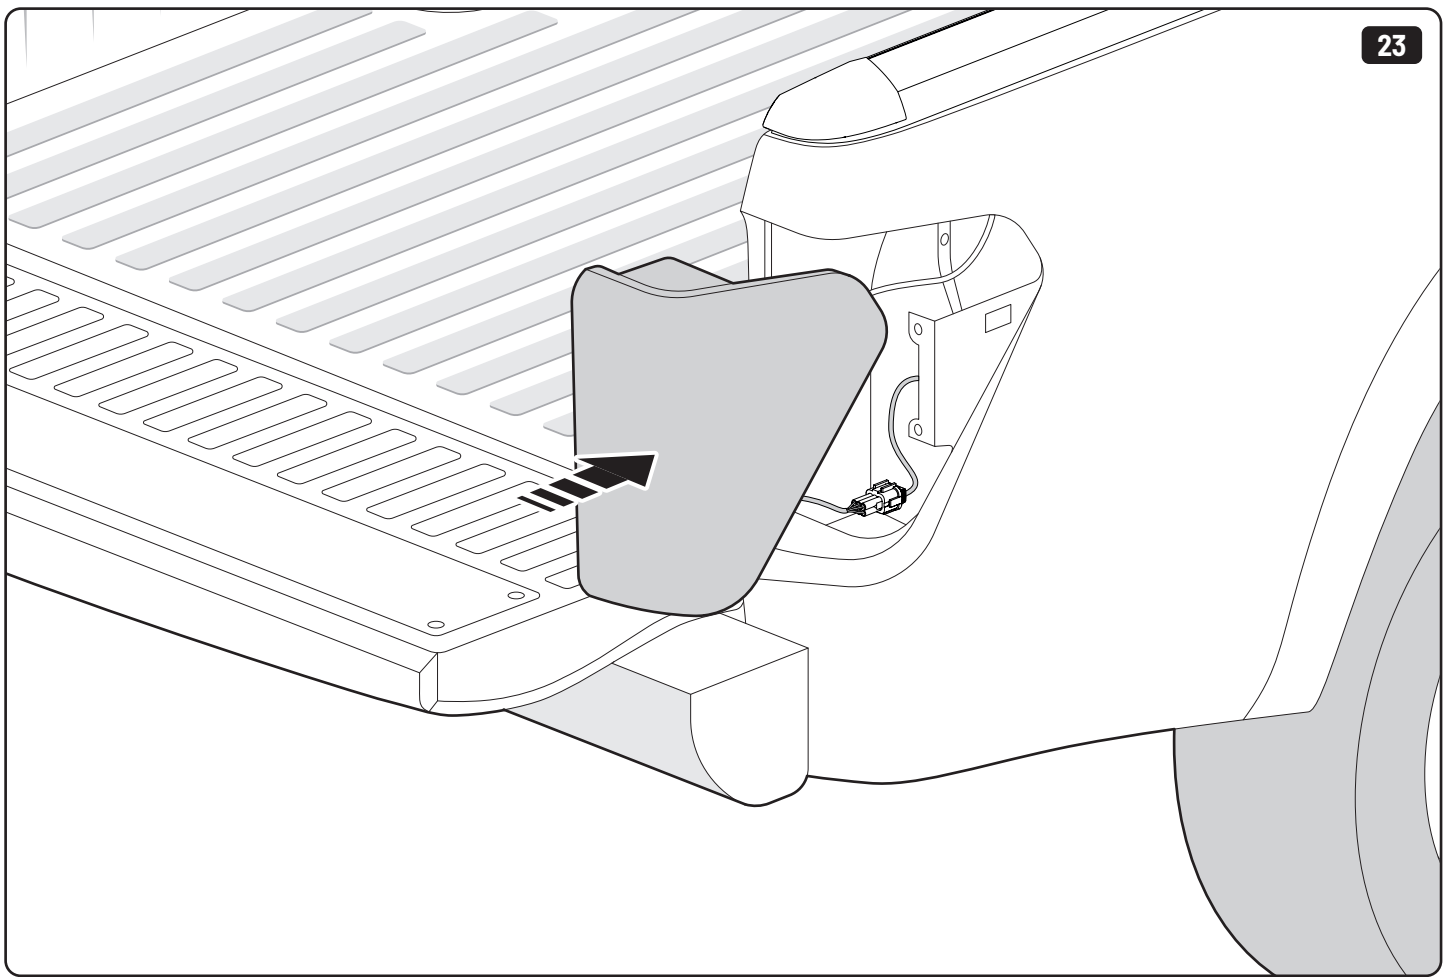

8

10mm

6mm

Customer Service +45 4810 2950 (08:00 - 16:00 CET)  
Support info@mountaintop.dk  
Website www.mountaintop.dk  
Address Pedersholmparken 10, 3600 Frederikssund, Denmark

Part number (s)	Model / Year	Cab type (s)	Installation time	Weight
SBE IS10	Isuzu D-MAX / 2020 →	Double / Extra	1 hour	10 kg
SB IS10	Isuzu D-MAX / 2020 →	Double / Extra	1 hour	10 kg
SBE F090	Ford Ranger / 2011 →	Double / Extra	1 hour	11 kg