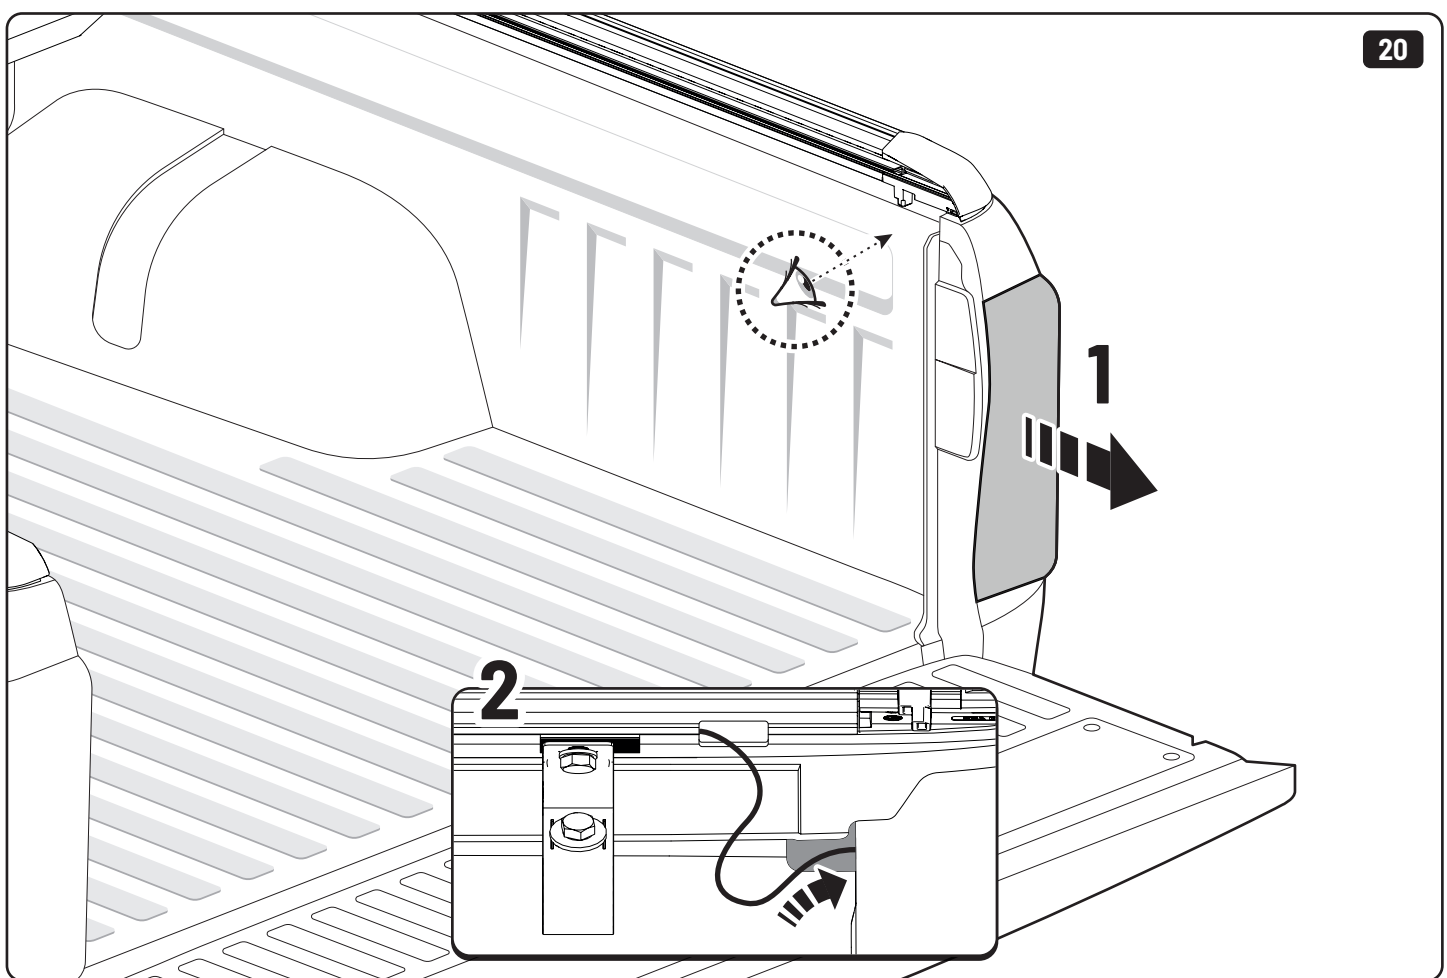

# **MOUNTAIN TOP® SPORTS BAR**

Installation manual

Parts

<p><b>A</b></p>  <p>x1</p>	<p><b>B</b></p>  <p>LEFT x1</p>	<p><b>C</b></p>  <p>RIGHT x1</p>
<p><b>D</b></p>  <p>FRONT x2</p>	<p><b>E</b></p>  <p>REAR LEFT x1</p>	<p><b>F</b></p>  <p>REAR RIGHT x1</p>

8

10mm

6mm

Customer Service +45 4810 2950 (08:00 - 16:00 CET)  
Support info@mountaintop.dk  
Website www.mountaintop.dk  
Address Pedersholmparken 10, 3600 Frederikssund, Denmark

Part number (s)	Model / Year	Cab type (s)	Installation time	Weight
SBE IS10	Isuzu D-MAX / 2020 →	Double / Extra	1 hour	10 kg
SB IS10	Isuzu D-MAX / 2020 →	Double / Extra	1 hour	10 kg
SBE F090	Ford Ranger / 2011 →	Double / Extra	1 hour	11 kg