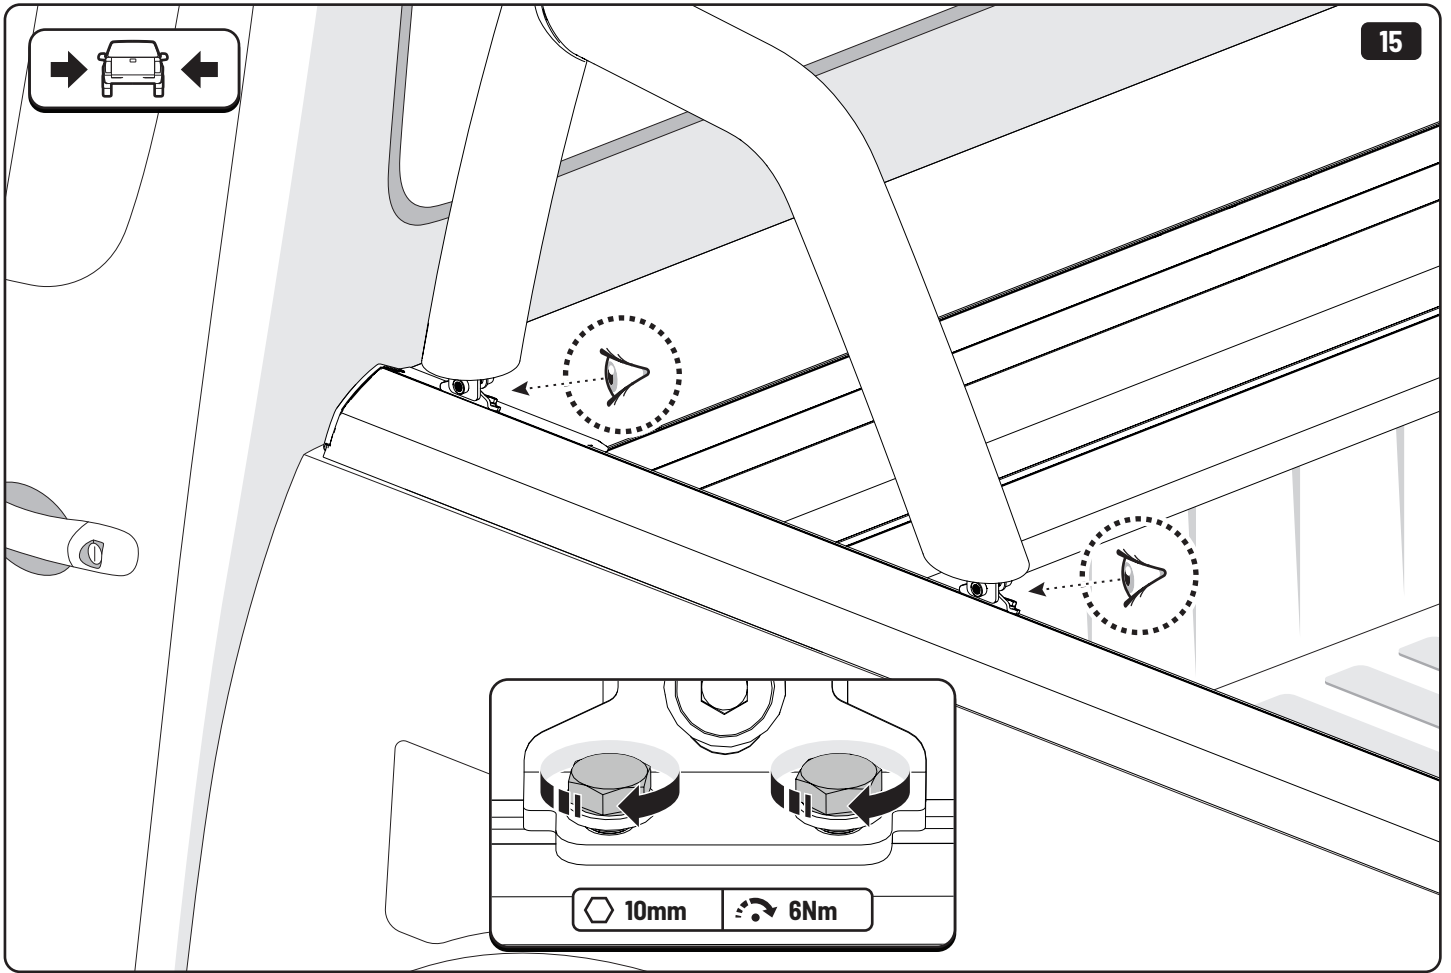

8

10mm

6mm

Customer Service +45 4810 2950 (08:00 - 16:00 CET)  
Support info@mountaintop.dk  
Website www.mountaintop.dk  
Address Pedersholmparken 10, 3600 Frederikssund, Denmark

Part number (s)	Model / Year	Cab type (s)	Installation time	Weight
SBE IS10	Isuzu D-MAX / 2020 →	Double / Extra	1 hour	10 kg
SB IS10	Isuzu D-MAX / 2020 →	Double / Extra	1 hour	10 kg
SBE F090	Ford Ranger / 2011 →	Double / Extra	1 hour	11 kg