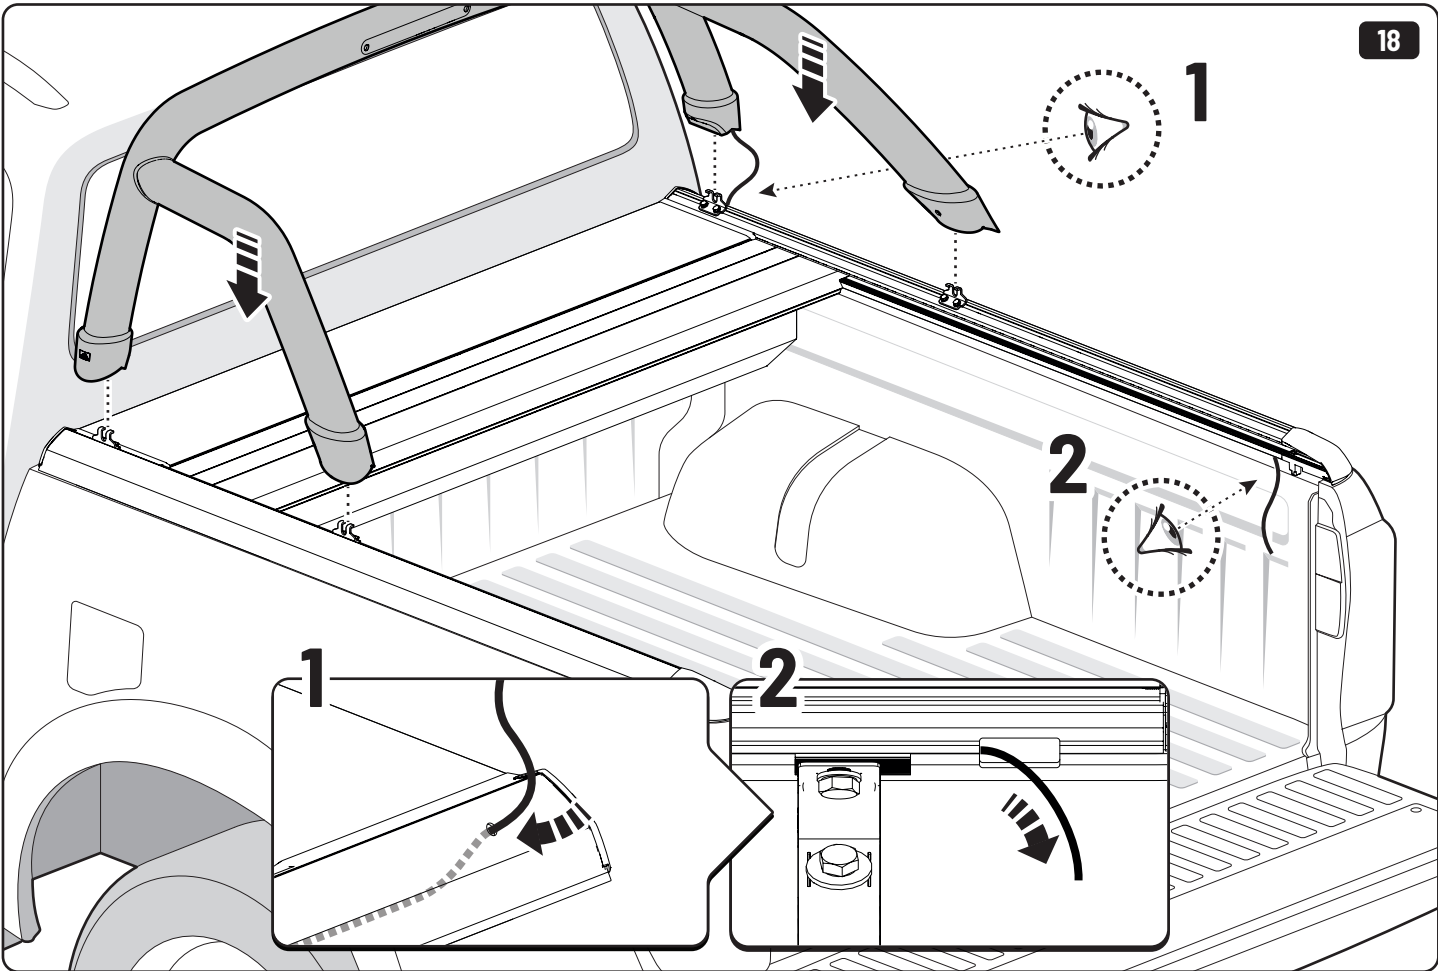

8

10mm

6mm

Customer Service +45 4810 2950 (08:00 - 16:00 CET)  
Support info@mountaintop.dk  
Website www.mountaintop.dk  
Address Pedersholmparken 10, 3600 Frederikssund, Denmark

Part number (s)	Model / Year	Cab type (s)	Installation time	Weight
SBE IS10	Isuzu D-MAX / 2020 →	Double / Extra	1 hour	10 kg
SB IS10	Isuzu D-MAX / 2020 →	Double / Extra	1 hour	10 kg
SBE F090	Ford Ranger / 2011 →	Double / Extra	1 hour	11 kg