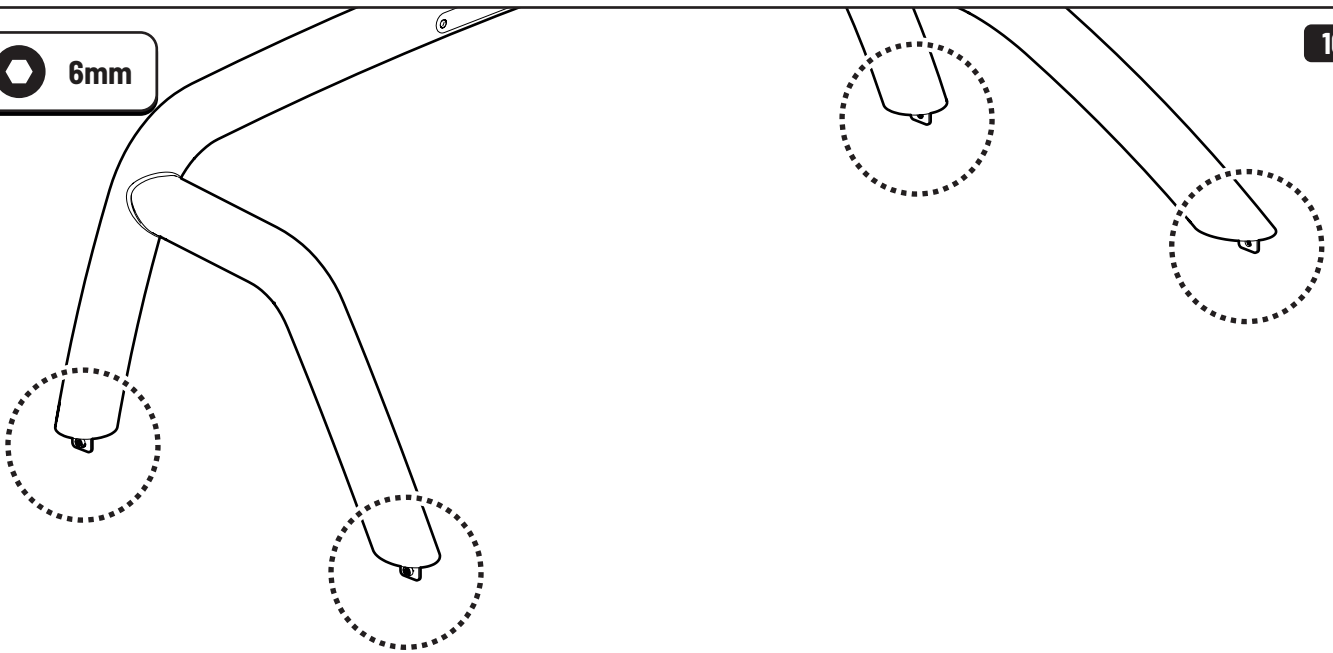

# **MOUNTAIN TOP® SPORTS BAR**

Installation manual

Parts

<p><b>A</b></p>  <p>x1</p>	<p><b>B</b></p>  <p>LEFT x1</p>	<p><b>C</b></p>  <p>RIGHT x1</p>
<p><b>D</b></p>  <p>FRONT x2</p>	<p><b>E</b></p>  <p>REAR LEFT x1</p>	<p><b>F</b></p>  <p>REAR RIGHT x1</p>

8

10mm

6mm

Customer Service +45 4810 2950 (08:00 - 16:00 CET)  
Support info@mountaintop.dk  
Website www.mountaintop.dk  
Address Pedersholmparken 10, 3600 Frederikssund, Denmark

Part number (s)	Model / Year	Cab type (s)	Installation time	Weight
SBE IS10	Isuzu D-MAX / 2020 →	Double / Extra	1 hour	10 kg
SB IS10	Isuzu D-MAX / 2020 →	Double / Extra	1 hour	10 kg
SBE F090	Ford Ranger / 2011 →	Double / Extra	1 hour	11 kg