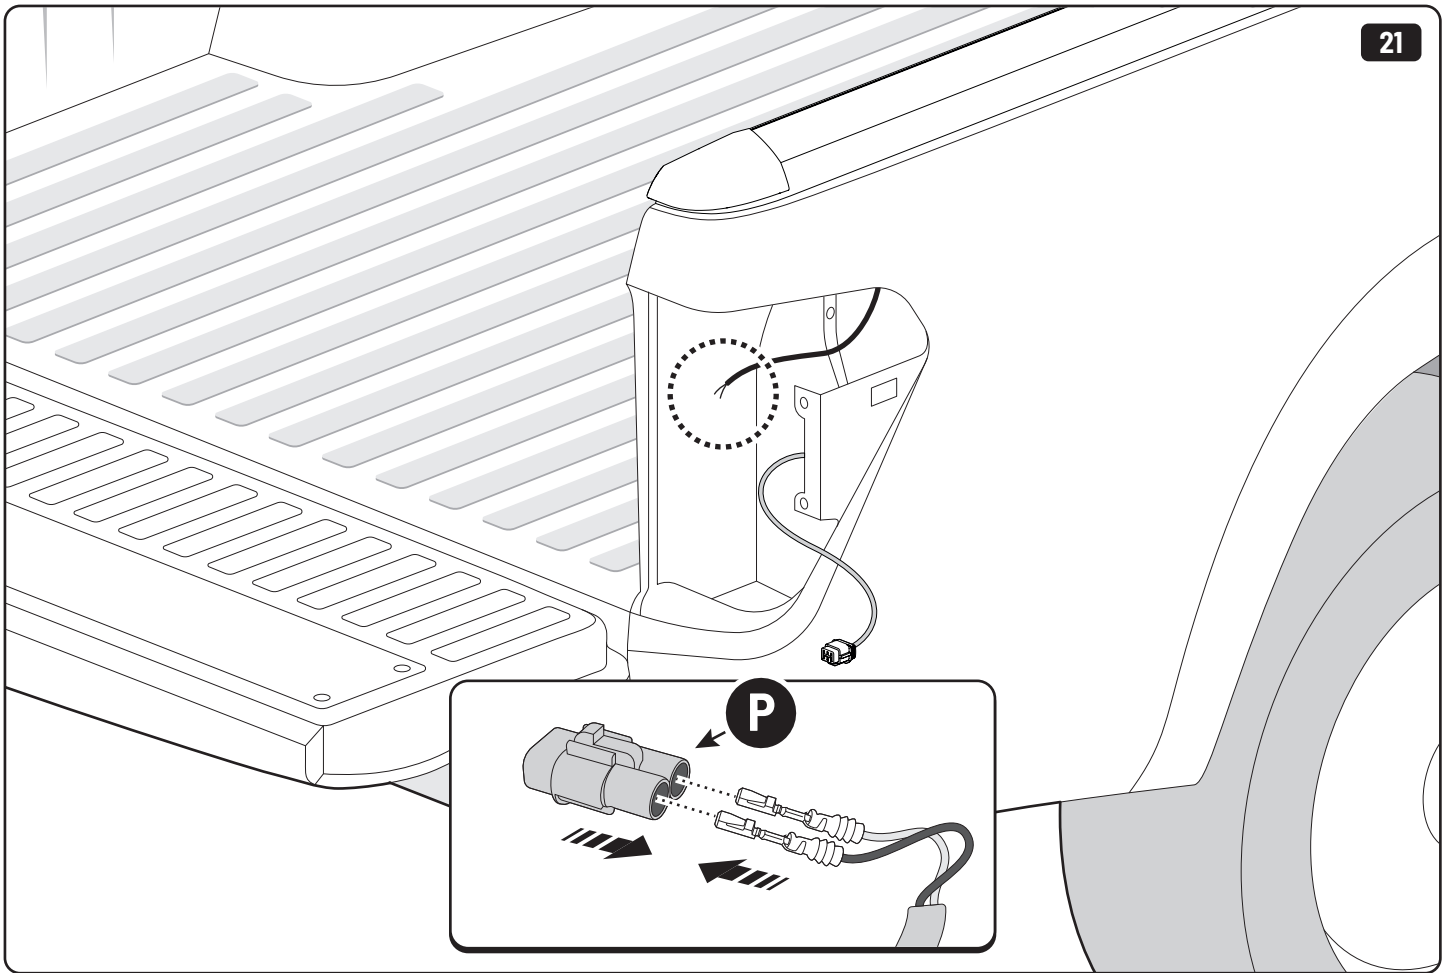

8

10mm

6mm

Customer Service +45 4810 2950 (08:00 - 16:00 CET)  
Support info@mountaintop.dk  
Website www.mountaintop.dk  
Address Pedersholmparken 10, 3600 Frederikssund, Denmark

Part number (s)	Model / Year	Cab type (s)	Installation time	Weight
SBE IS10	Isuzu D-MAX / 2020 →	Double / Extra	1 hour	10 kg
SB IS10	Isuzu D-MAX / 2020 →	Double / Extra	1 hour	10 kg
SBE F090	Ford Ranger / 2011 →	Double / Extra	1 hour	11 kg